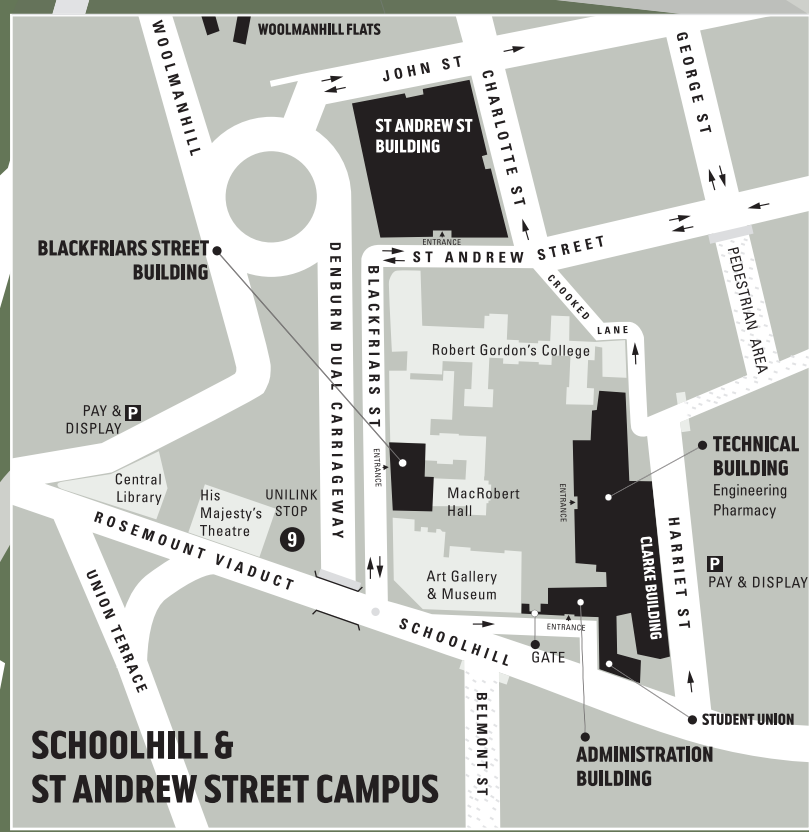

A90
BRIDGE OF DON

A92
ELLON

RIVER DON

A96
INVERNESS

GREAT NORTHERN ROAD

ST MACHAR DRIVE

NORTH ANDERSON DRIVE

NURSING
ACCOMMODATION
Westburn Road

NORTH
SEA

GEORGE STREET

LINKSFIELD HALL
Linksfild Road

ST PETER'S HALL
St Peter Street

WOOLMANHILL FLATS
John Street

SCHOOLHILL &
ST ANDREW STREET CAMPUS

ROSEMOUNT HALL
Kintore Place

UNION STREET

HARBOUR

Bus routes 12/25

GUILD ST

BUS & RAIL STATIONS

SOUTH ANDERSON DRIVE

AUCHINVELL ROAD

SCHOOLHILL &
ST ANDREW STREET CAMPUS

ADMINISTRATION
BUILDING

GARTHDEE ROAD

GARTHDEE CAMPUS

HOLBURN STREET

RIVER DEE

STONEHAVEN ROAD

A90
STONEHAVEN

A map of Aberdeen showing

RGU: CAMPUS LOCATIONS